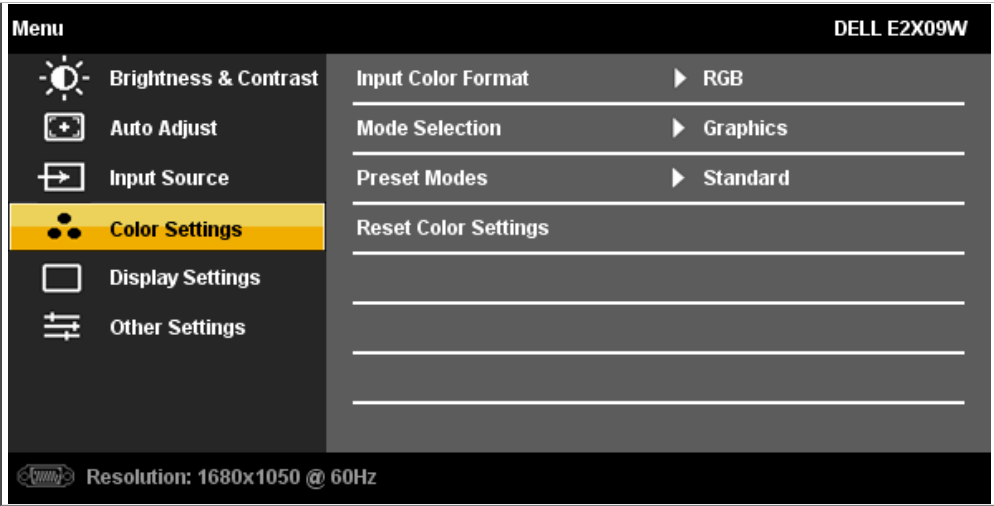

- **RGB:** HDMI HDMI DVI
- **YPbPr:** YPbPr

- :
- :

- :
- :
- :
- : /
- :
- :
- **(R, G, B):**

- :
- :
- :
- :

'0' '100'