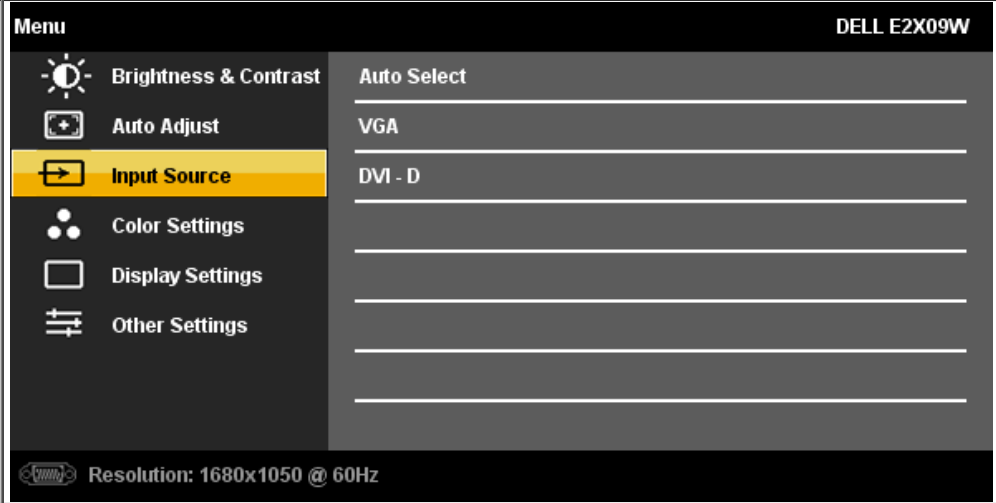

(0 ~ 100)

OSD

Auto Adjustment in progress...

:
: (VGA)

INPUT SOURCE

Use the INPUT SOURCE menu to select between different video signals that may be connected to your monitor.

VGA

VGA (VGA) VGA